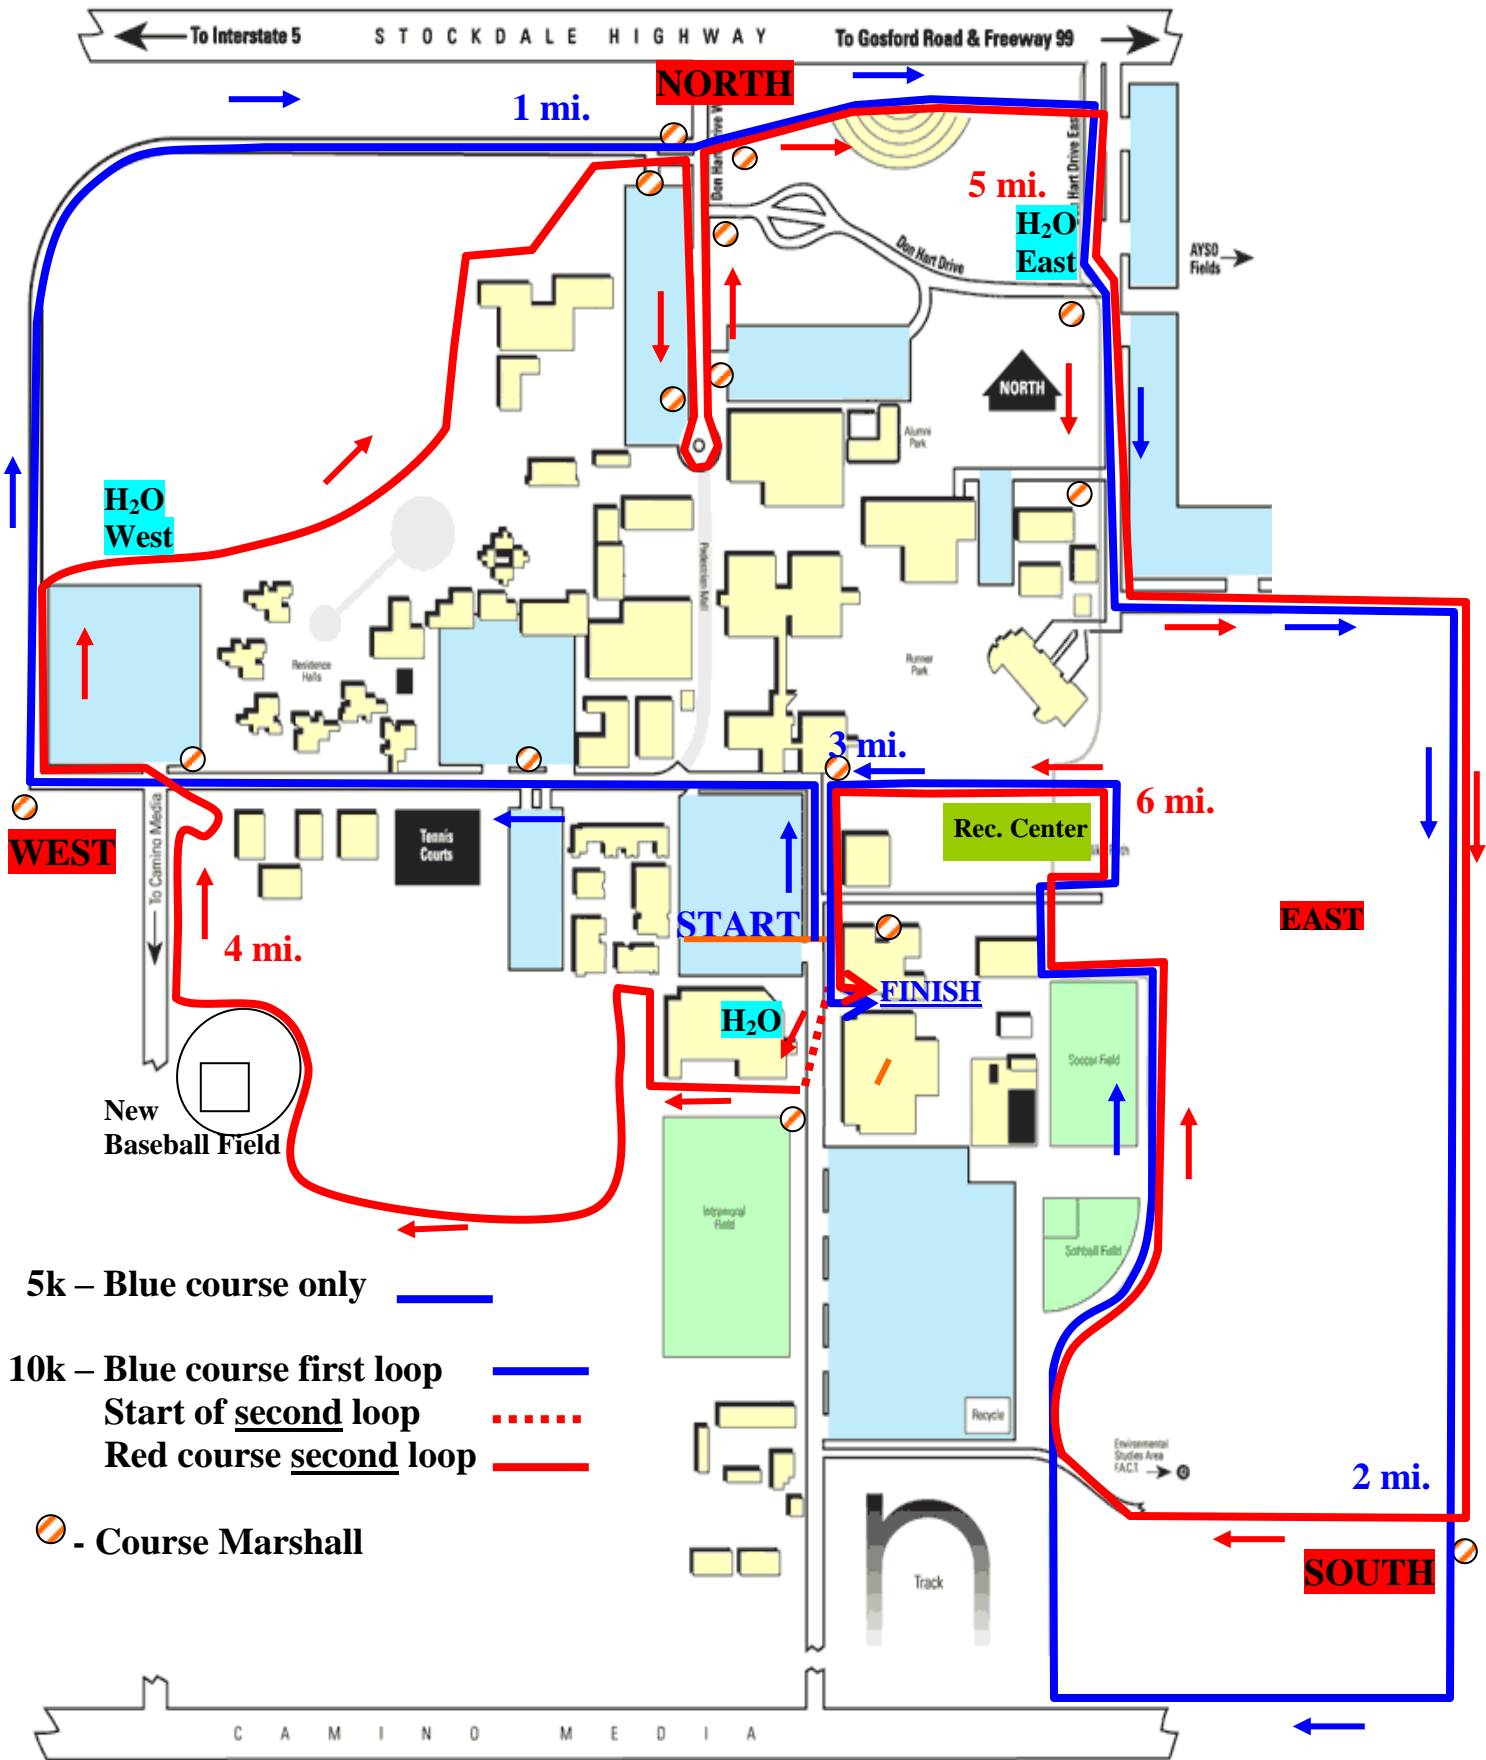

PEAK Club Valentine's Run Course Map

5k – Blue course only —

10k – Blue course first loop —

Start of second loop - - - -

Red course second loop —

🚦 - Course Marshall